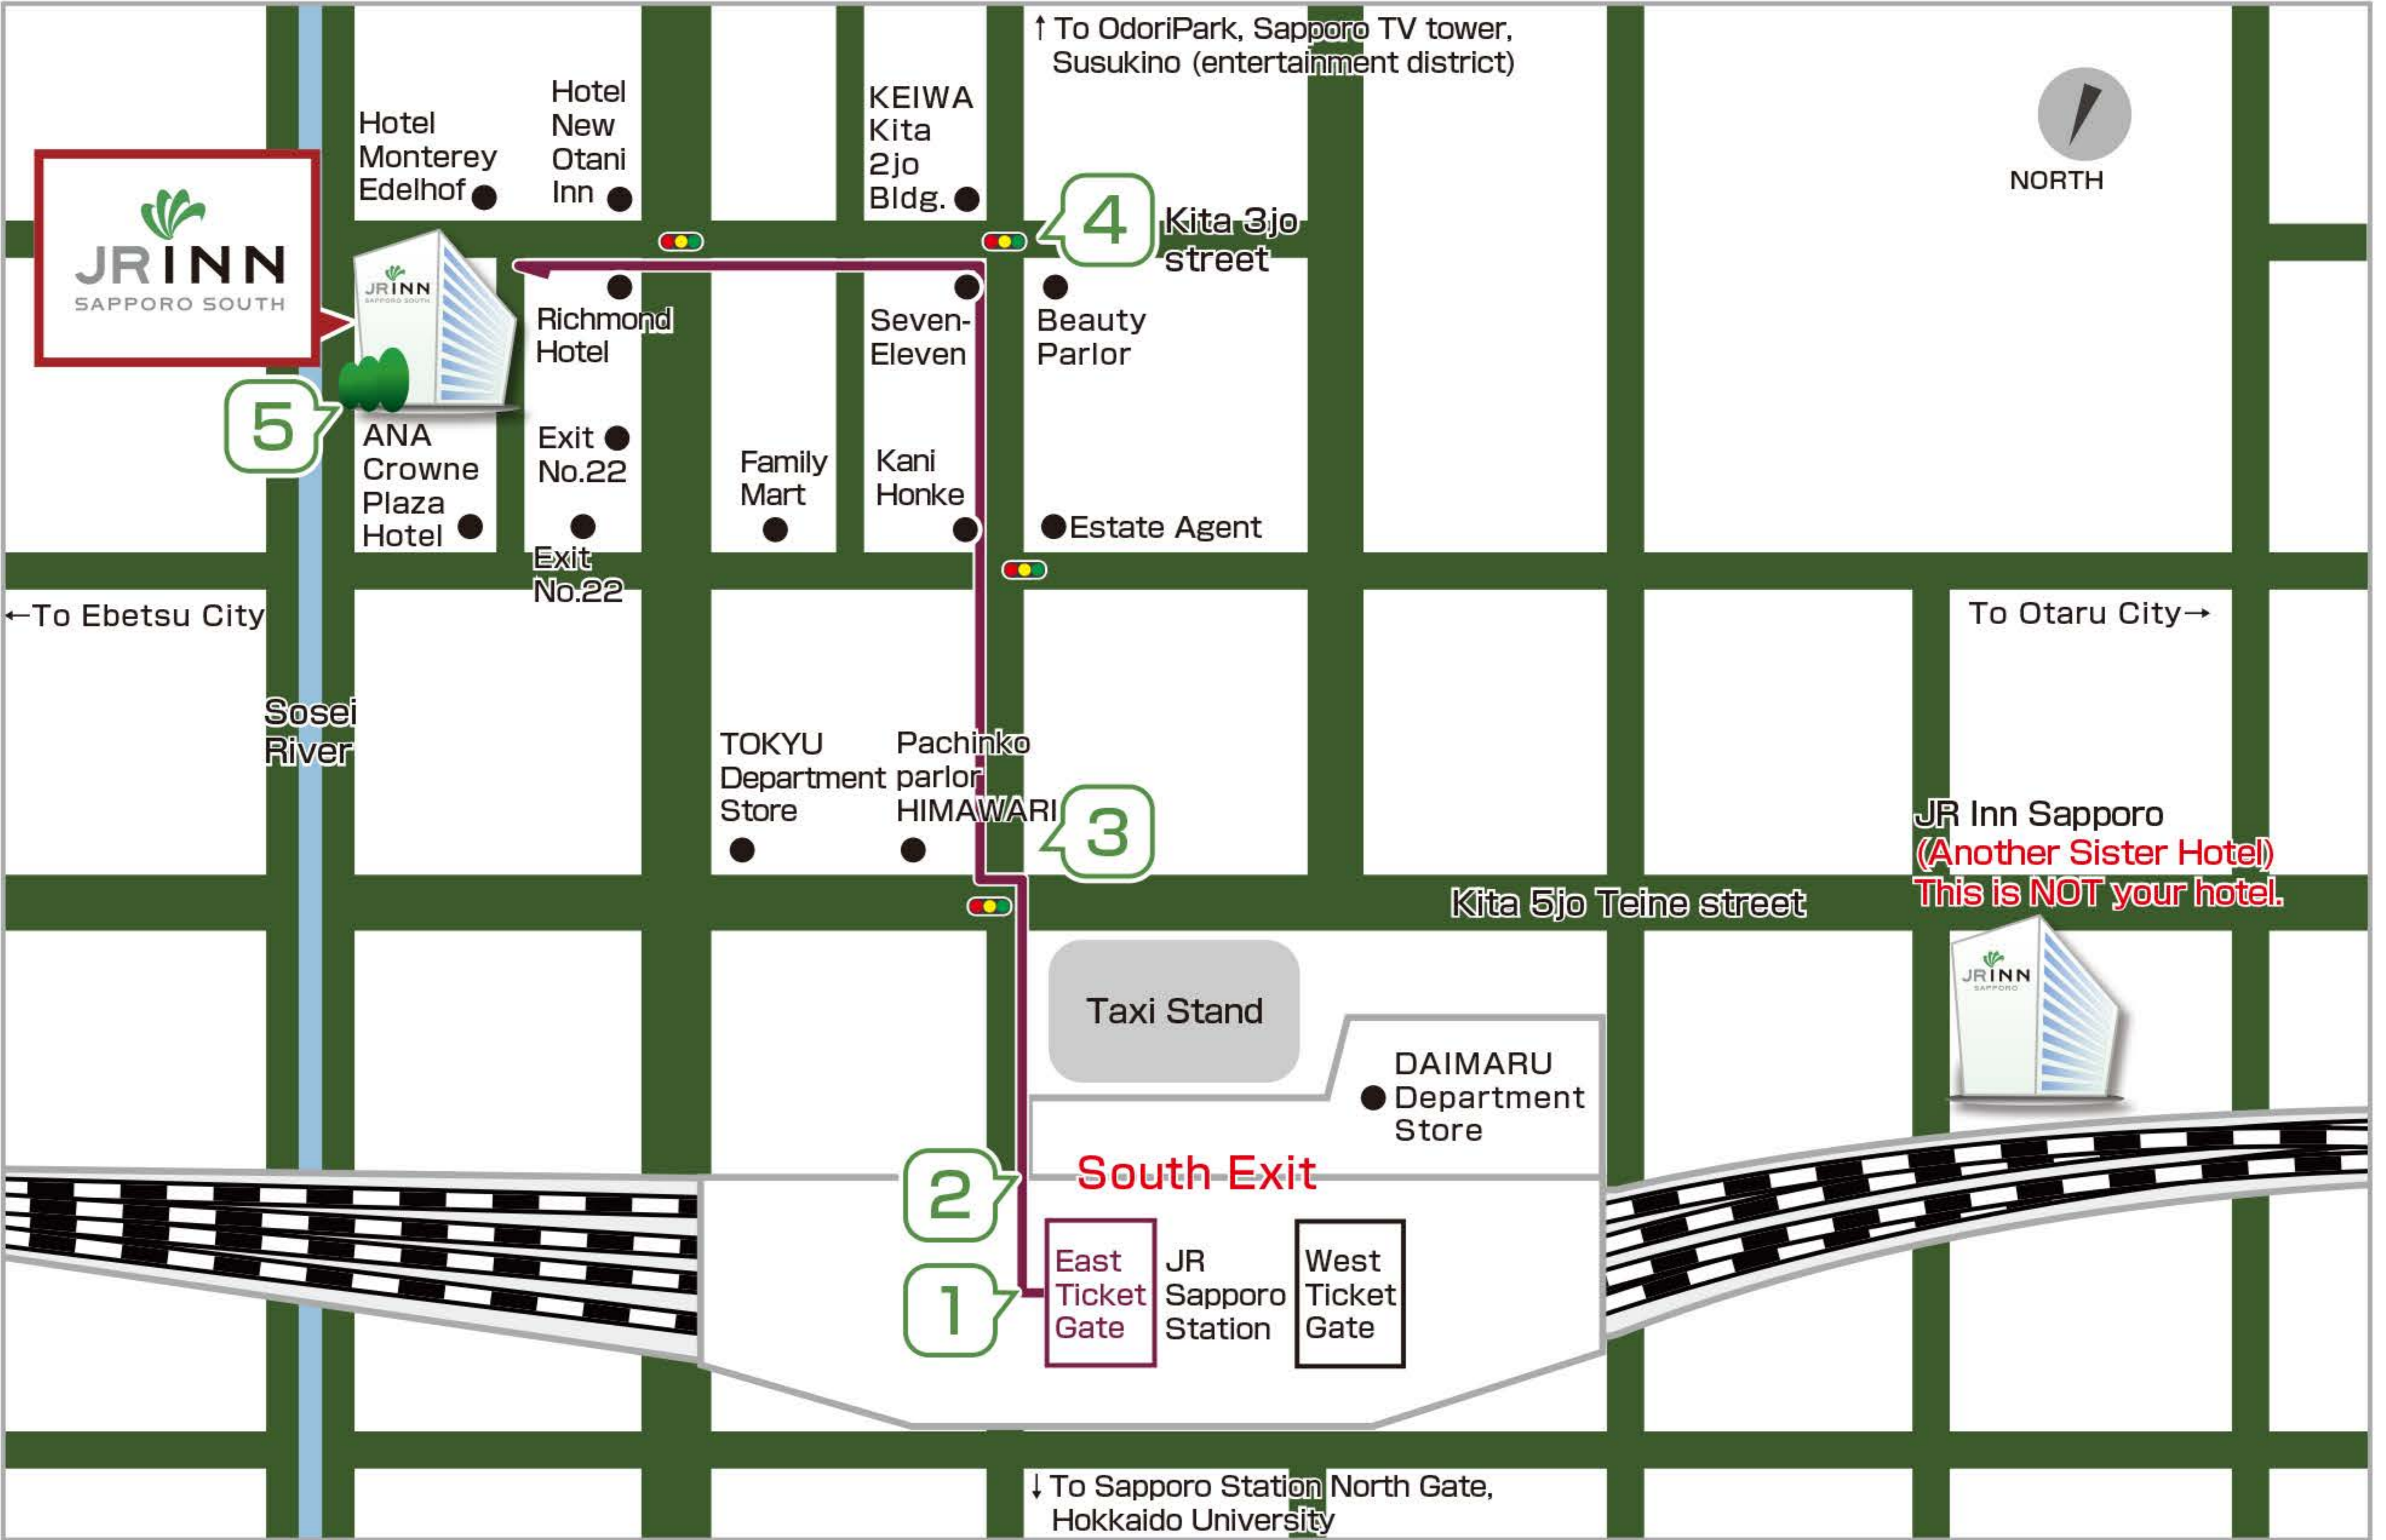

Access from JR Sapporo Station (Via outdoor passage)

1 Immediately after exiting the **East Ticket Gate**, turn right towards the south gate.

2 Pass through the door of **JR Sapporo station south gate** and go outside facing the square in front of the station.

3 Cross the street and go straight to the south, pass through the **Pachinko Parlor HIMAWARI** and **Kani Honke (Crabs restaurant)**.

4 Turn left at the corner of the **Seven-Eleven** and go straight to the east.

5 You have now arrived at **JR Inn Sapporo South!** You did a great job in getting here!